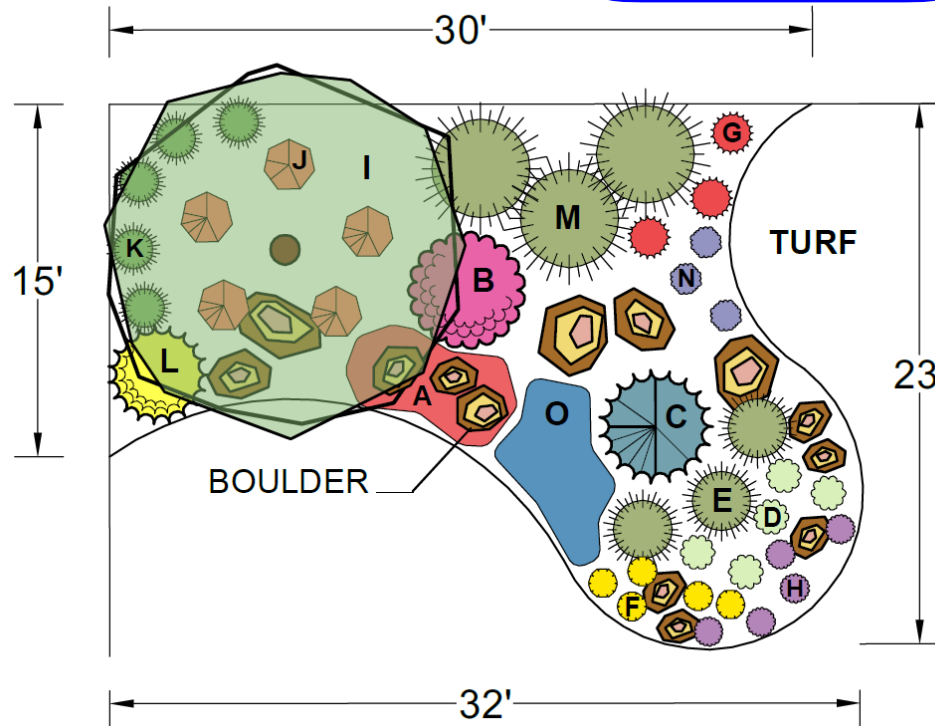

Plant Select[®]
plant smarter

XERISCAPE DESIGN SOLUTIONS

FOUR SEASON SENSATION

This garden represents a partial conversion of lawn to garden. Reshaping the existing lawn using a curvilinear approach adds flow and movement. Ornamental and coniferous trees provide height, shade and winter interest without interfering excessively with the views. This once water-hogging space is now a lush garden with plants that provide four season beauty, color and interest; thrive in low-water, clay soil and full sun conditions; and attract butterflies and hummingbirds. Drip irrigation and organic mulch, along with proper plant selection, aid in long-term water conservation.

Owners have the option to modify choice of plants based on availability at the time of installation.

All Spyglass Ridge HOA Landscape & Irrigation Standards remain in effect even when using a pre-approved design plan. For specifics please refer to the Landscape & Irrigation Standards policy found on our website at spyglassridge.org.

PLANT LIST:

All plants are Plant Select[®] plants

- A. Fire Spinner[™] Ice Plant **-or-** Lavender Ice Ice Plant (7)
- B. Ruby Voodoo Rose **-or-** Redleaf Rose (1)
- C. Weeping White Spruce (1)
- D. Avalanche White Sun Daisy **-or-** Golden Storksbill (5)
- E. Blonde Ambition Blue Grama Grass **-or-** Korean Feather Reed Grass (3)
- F. Colorado Gold[®] gazania **-or-** Chocolate Flower (5)
- G. Red Birds in a Tree **-or-** Bridges' Penstemon (3)
- H. Valley Lavender[®] Plains Verbena **-or-** Winecups (5)
- I. Russian Hawthorn **-or-** Hot Wings[®] Tatarian Maple (1)
- J. Orange Carpet[®] Hummingbird Trumpet (5)
- K. Korean Feather Reed Grass (5)
- L. Spanish Gold Broom **-or-** Baby Blue Rabbitbrush (1)
- M. Giant Sacaton (3)
- N. Little Trudy[®] Catmint **-or-** Shadow Mountain[®] Penstemon (3)
- O. Crystal River[®] Veronica **-or-** Turkish Veronica (5)